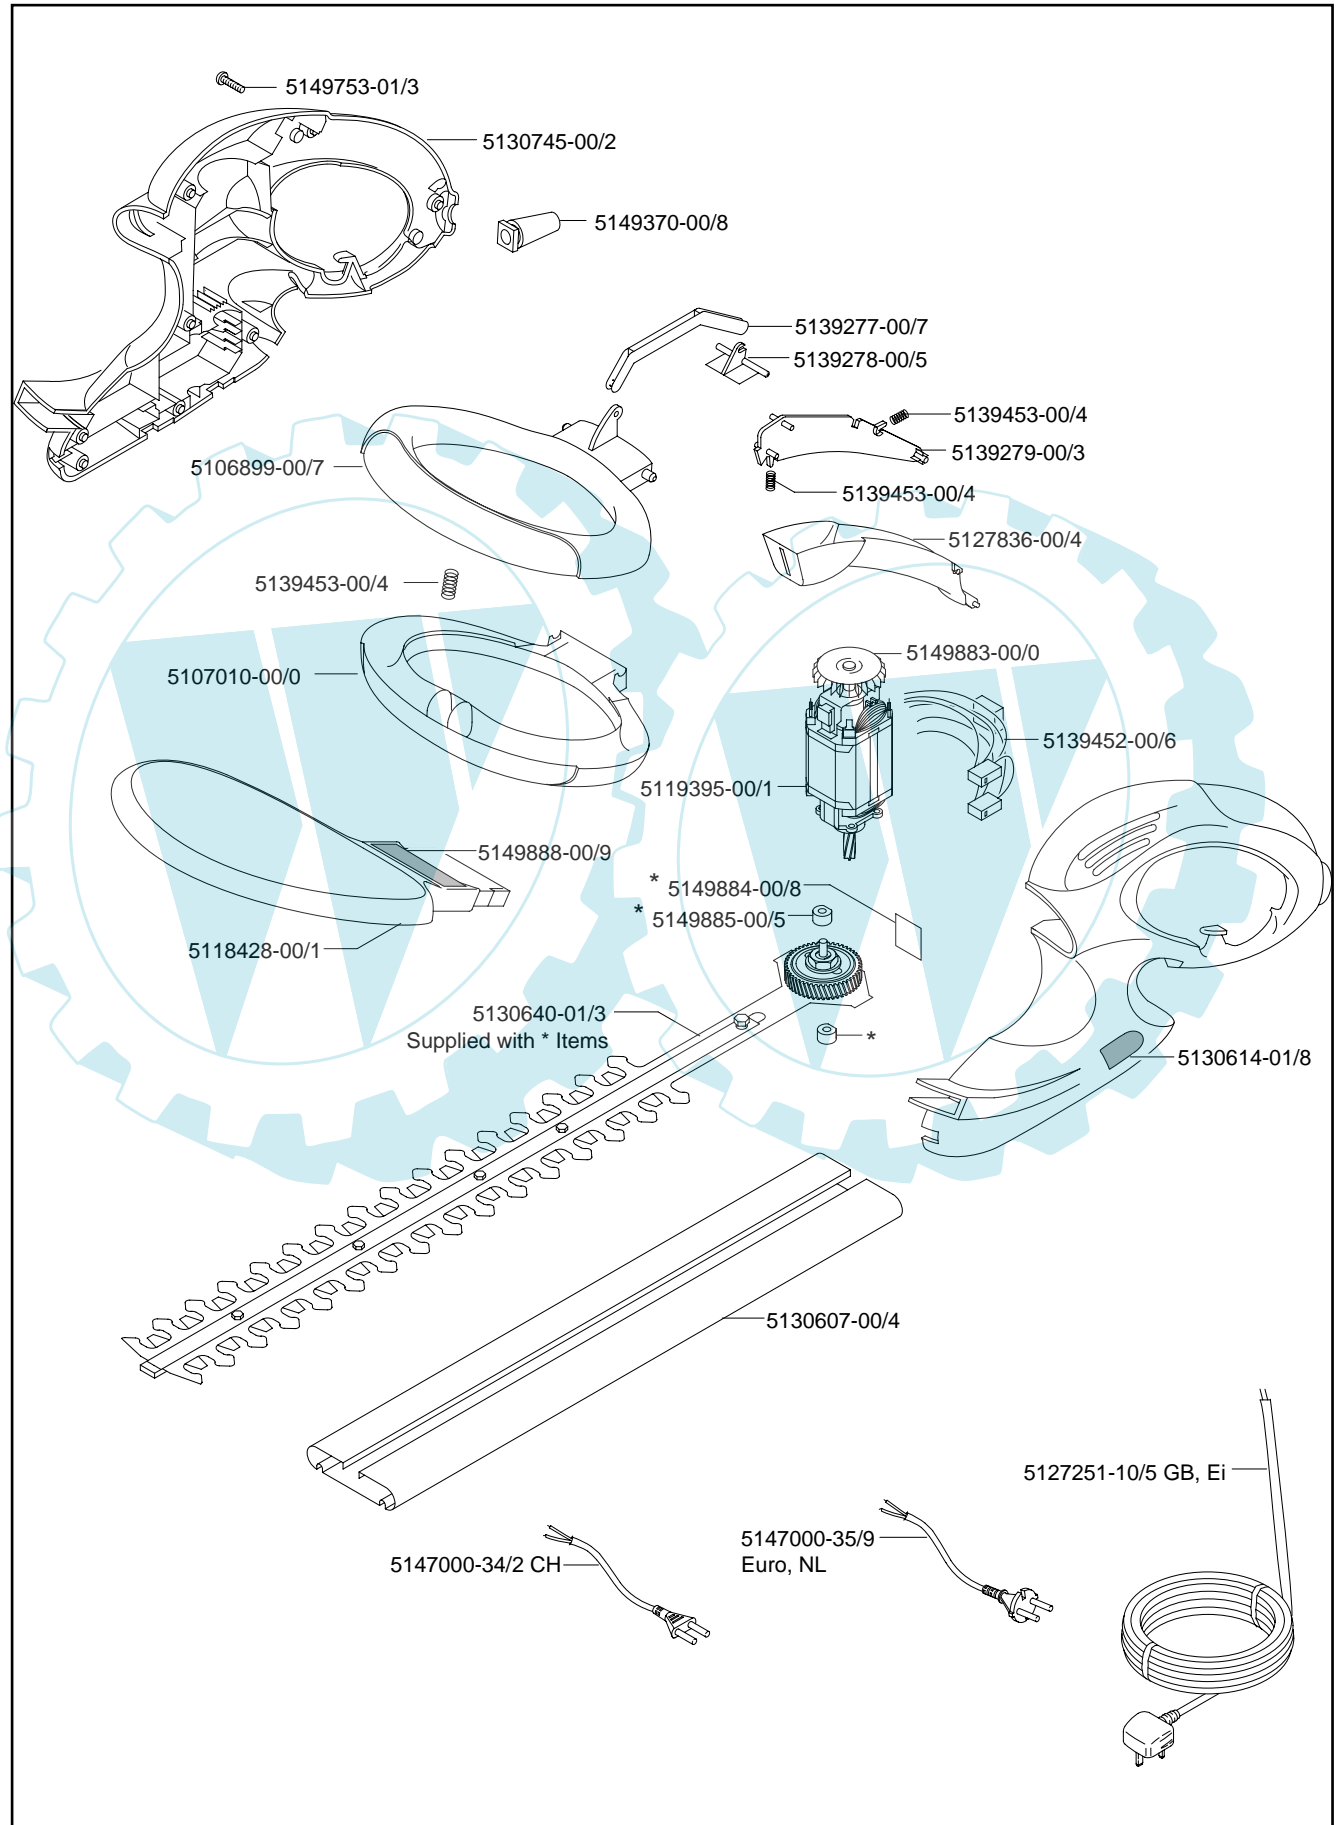

MODEL	Flymo HT42S		
9648141-01 GB,EI	9648141-22 CH	9648141-62 Euro	9648141-68 NL

## Electric Hedge Trimmer

*Lightweight, for quick and easy hedge trimming*

- Lightweight product makes hedge trimming less tiring.
- Powerful Double action blades for faster neater finish.
- Two handed operation for safer hedge trimming.
- Safety blades prevent accidental injury.
- Blades stop in under 1/2 second for added safety.
- Blade sheath for safe storage.
- Transparent hand guard for user protection.

### Features

Blade Length .....	42 cm
Motor Power .....	400 W
Blade Gap .....	16 mm
Cutting movement .....	2300 strokes / min
Two handed safety switch .....	Yes
Blade stopping time .....	0.5 second
Blade sheath .....	Yes
Carton Dimensions .....	890x185x204 mm
Weight (Unpacked) .....	2.4 Kg
Weight (Packed) .....	3.9 Kg